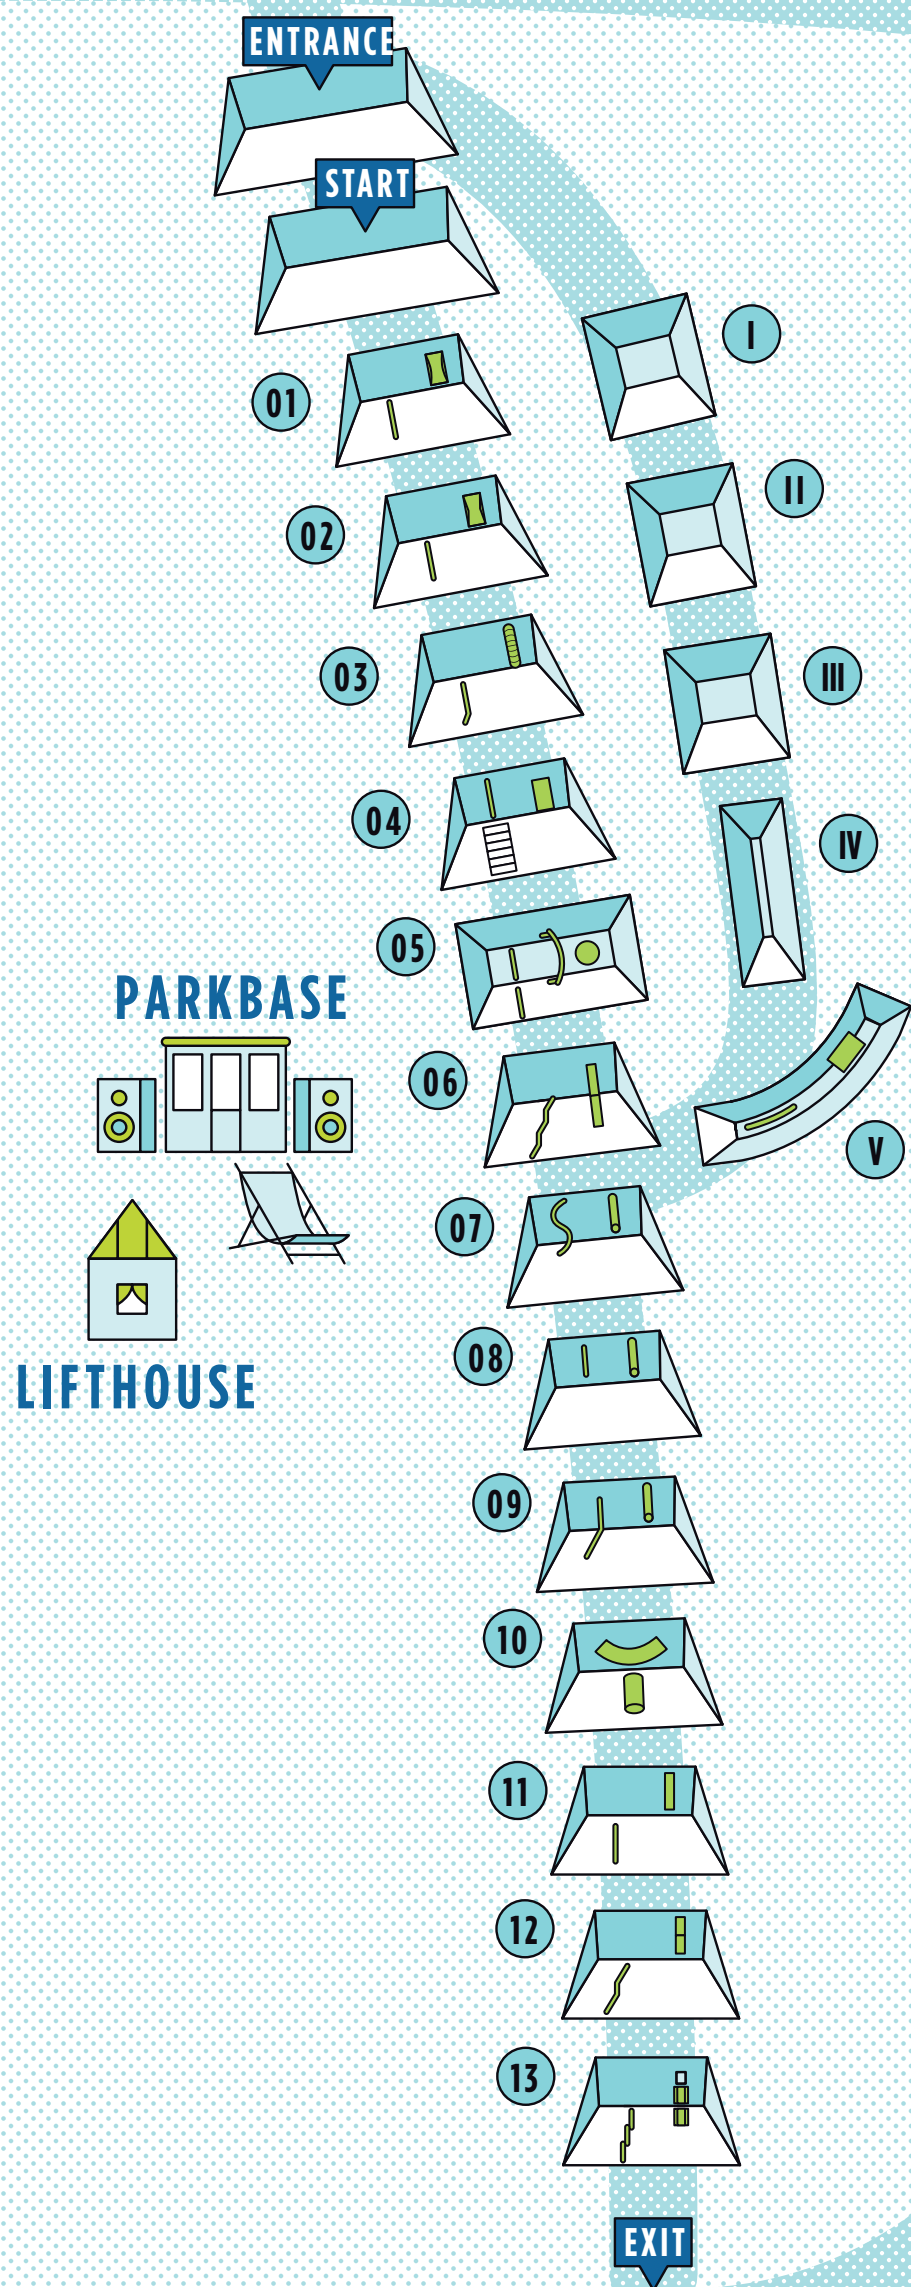

# HALF MILE JIB LINE 2.0

KAUNERTAL

# SNOWPARK SETUP FALL 2017

## HALF MILE JIBLINE

- 01 DOWNRAIL / BUTTERBOX RAINBOW
- 02 DOWN INDUSTRY / BUTTERBOX ROOF
- 03 DONKEY RAIL / 1/3 TUBE
- 04 POLE TO STAIRS / KICKER BOX
- 05 FLAT TO DOWN RAIL / RAINBOW INDUSTRY / SCOOP
- 06 QUAD KINKED RAIL / KINKEDBOX
- 07 S-RAIL / TUBE
- 08 FLAT RAIL / TUBE
- 09 ELBOW RAIL / TUBE
- 10 CURVED BANK TO TANK FEATURE
- 11 DOWNRAIL / FLATBOX
- 12 DFD RAIL / CASCADE BOX
- 13 WATERFALL RAIL / PICNICER COMBO
- I TABLE TOP JUMP 3M
- II TABLE TOP JUMP 5M
- III TABLE TOP JUMP 7M
- IV JIB HIP
- V BONK FEATURING WALLRIDE / INDUSTRY COPING

## TERRACE JIB

- 01 DOWN / DONKEY
- 02 HIGH INDUSTRY DROP
- 03 KICKER
- 04 WALLRIDE TRANSFERABSPRUNG
- 05 (BRANDINGFLÄCHE)